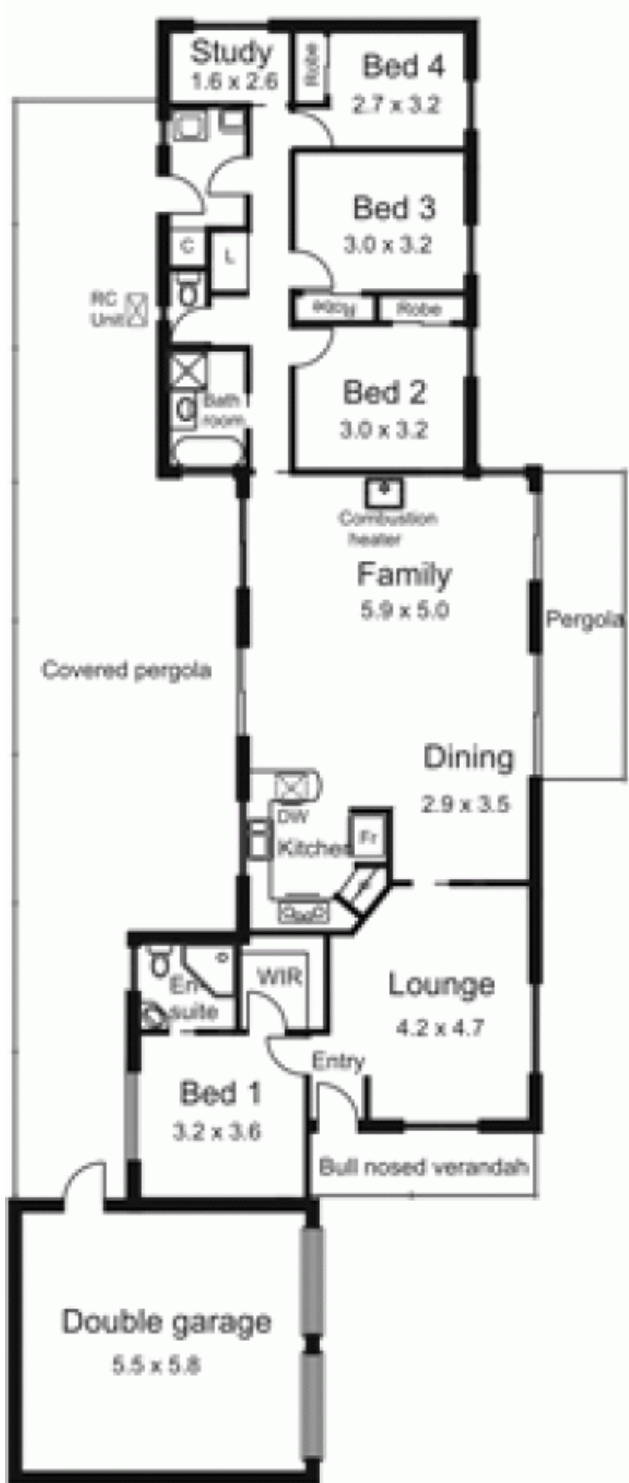

11 Kiwi Court NEW GISBORNE VIC

4 2 2

A great package is on offer here for the whole family. The home has four bedrooms, study and two very versatile living areas. Features include reverse cycle ducted heating and cooling, ensuite, undercover pergola, dishwasher, large shed ideal for the handyman and a good sized backyard for that ever important game of footy! All this in a quiet end of court location. Take the time to inspect and be surprised!

Building Size : 19 sqm
Land Size : 1100 sqm
View : <https://www.kennedyandhunt.com.au/sale/vic/macedon-ranges/new-gisborne/residential/house/5848465>

Outbuilding not in actual position to house.

All measurements are approximate only. Not drawn to scale.