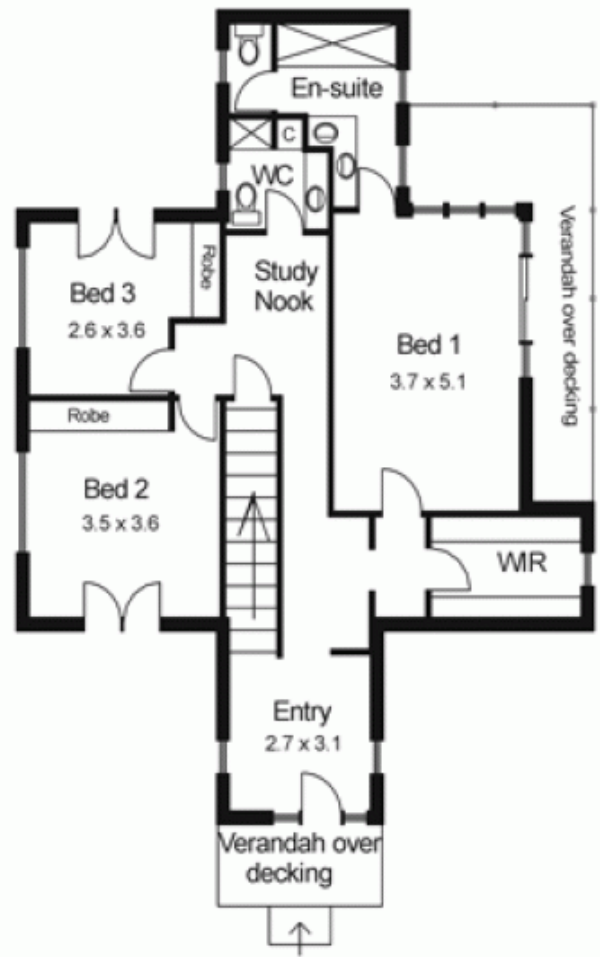

48 Glen Echo Court MOUNT MACEDON VIC

3 2 4

LIGHT FILLED ARCHITECT DESIGNED SPLIT LEVEL RESIDENCE.
SERENE MOUNTAIN SETTING WITH MAGNIFICENT VIEWS.

Winding paths explore European & native plantings under Eucalypt canopy. Contemporary living with numerous decks and balconies, open plan living, 3 bedrooms, study nook, ensuite & powder room, basement workshop/studio. Features open fire place & 'brush box' flooring. Tennis court. An exciting concept!

Building Size : 25 sqm
Land Size : 43000 sqm
View : <https://www.kennedyandhunt.com.au/sale/vic/macedon-ranges/mount-macedon/residential/acreagesemirural/5848535>

Drawing is for illustration purposes only. Not drawn to scale. All measurements are approximate only.