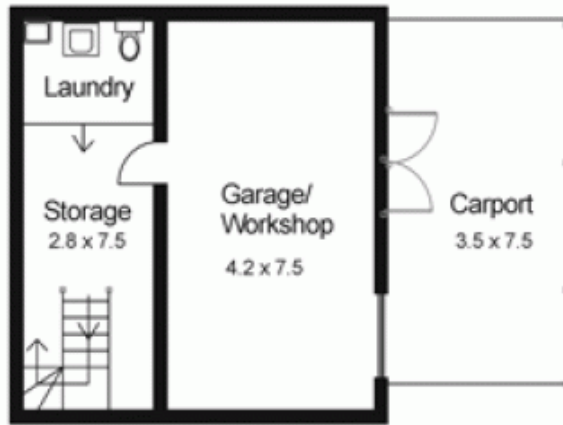

48 Glen Echo Court MOUNT MACEDON VIC

3 2 4

LIGHT FILLED ARCHITECT DESIGNED SPLIT LEVEL RESIDENCE.
SERENE MOUNTAIN SETTING WITH MAGNIFICENT VIEWS.

Winding paths explore European & native plantings under Eucalypt canopy. Contemporary living with numerous decks and balconies, open plan living, 3 bedrooms, study nook, ensuite & powder room, basement workshop/studio. Features open fire place & 'brush box' flooring. Tennis court. An exciting concept!

Building Size : 25 sqm
Land Size : 43000 sqm
View : <https://www.kennedyandhunt.com.au/sale/vic/macedon-ranges/mount-macedon/residential/acreagesemirural/5848535>

Drawing is for illustration purposes only. Not drawn to scale. All measurements are approximate only.