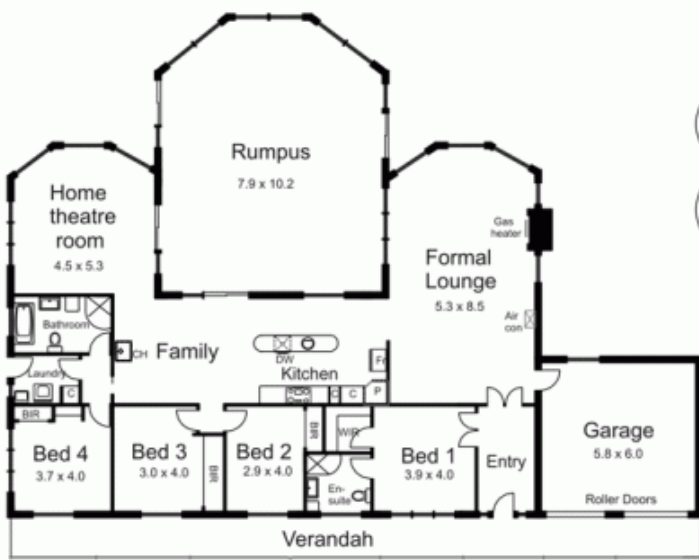

1664 Bacchus Marsh Road BULLENGAROOK VIC

4 🏠 2 🚗 2 🚗

Building Size : 34 sqm

View : <https://www.kennedyandhunt.com.au/sale/vic/macedon-ranges/bullengarook/residential/acreagesemirural/5848557>

Outbuildings not in actual position to house

Drawing is for illustration purposes only. Not drawn to scale. All measurements are approximate only.