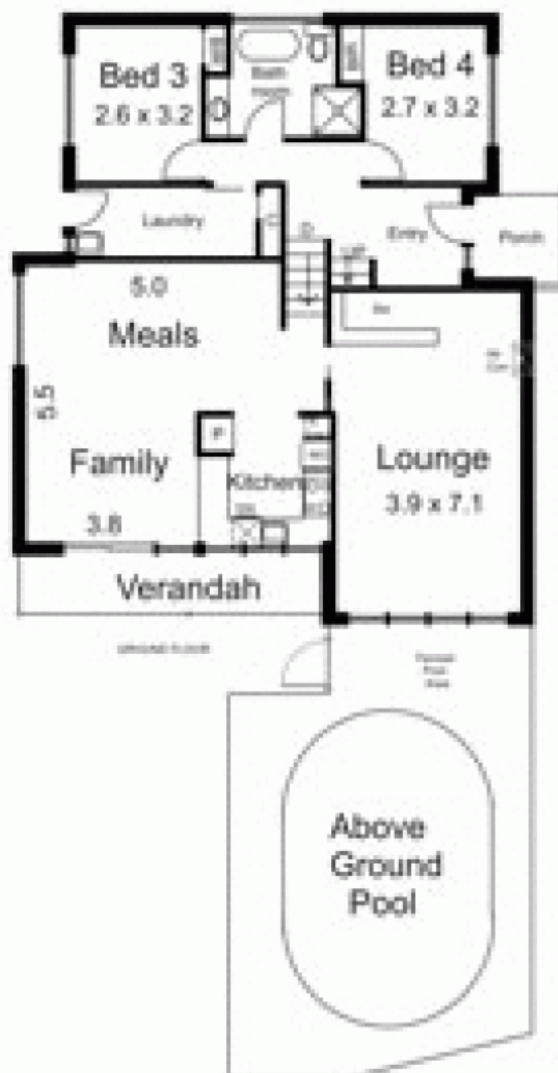

77 Howey Street GISBORNE VIC

4 🏠 2 🚗 2 🚗

Building Size : 17 sqm
Land Size : 1000 sqm
View : <https://www.kennedyandhunt.com.au/sale/vic/macedon-ranges/gisborne/residential/house/5848614>

Not to scale and subject to change