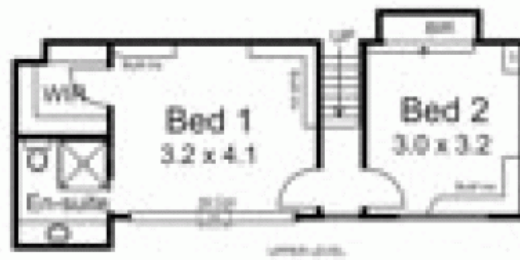

77 Howey Street GISBORNE VIC

4 🏠 2 🚗 2 🚗

Building Size : 17 sqm
Land Size : 1000 sqm
View : <https://www.kennedyandhunt.com.au/sale/vic/macedon-ranges/gisborne/residential/house/5848614>

Not to scale and subject to change