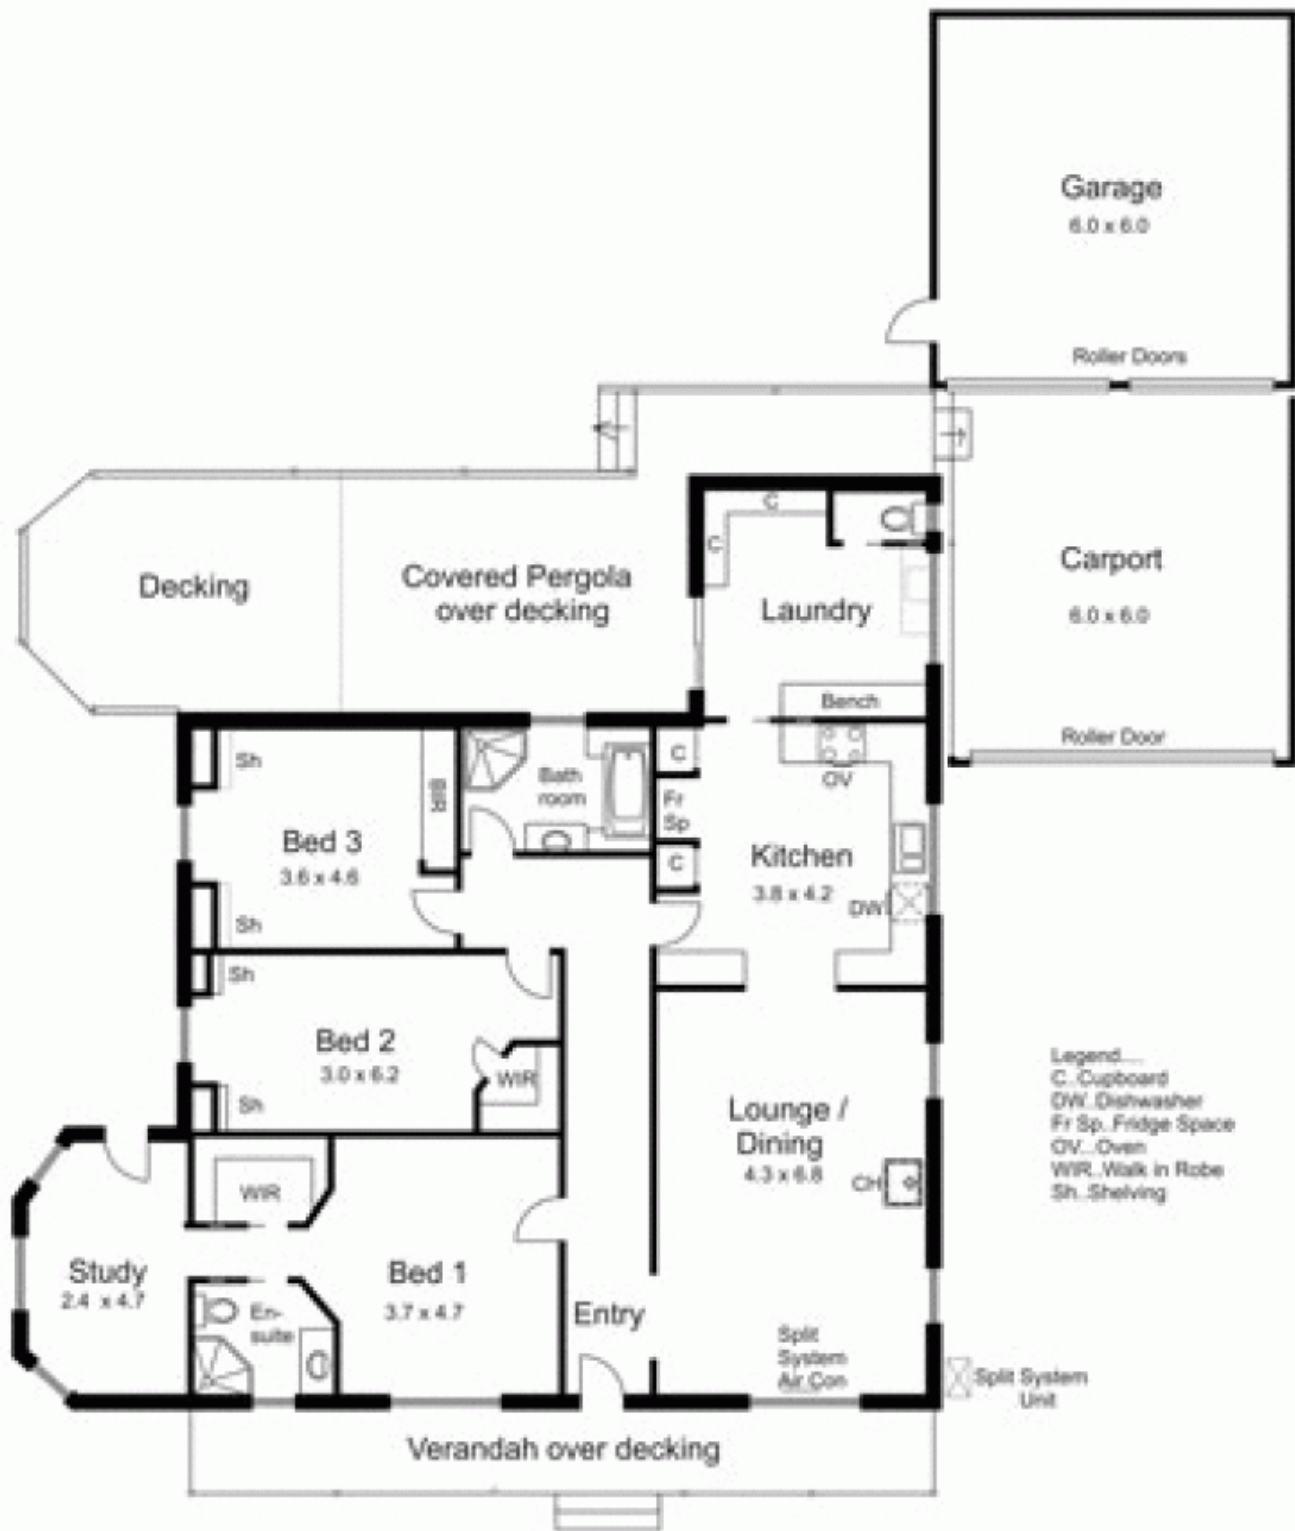

33 Mahoneys Road RIDDELLS CREEK VIC

3  2  4 

Building Size : 17 sqm
Land Size : 998 sqm
View : <https://www.kennedyandhunt.com.au/sale/vic/macedon-ranges/riddells-creek/residential/house/5848628>

Drawing is for illustration purposes only. Not drawn to scale. All measurements are approximate only.