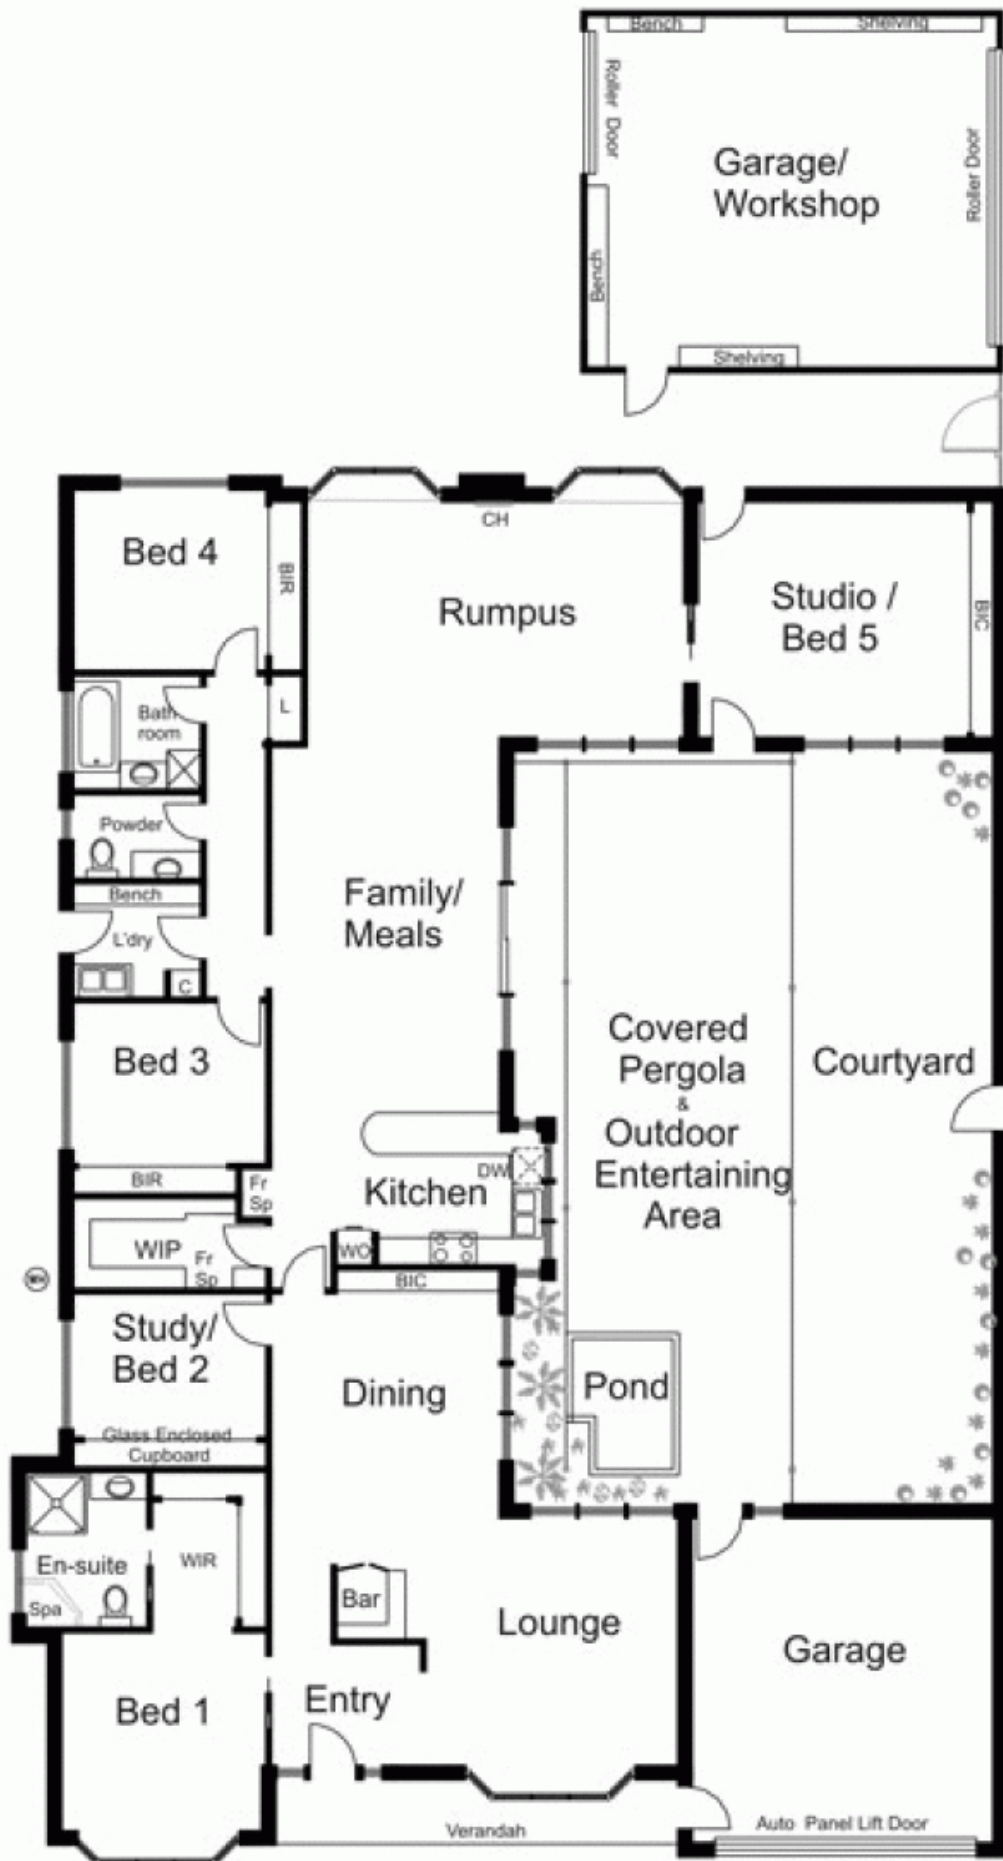

**12 Comic Court NEW GISBORNE VIC**

3 2 4

Spacious well maintained residence with 3 living areas, 3 bedrooms, study, recreation/craft room or 4th bedroom. Magnificent all year outdoor living. Gas ducted & slow combustion heater. Low maintenance private garden. Features 2 double garages ideal for cars, boats, caravan etc. Highly developed & ready to enjoy! Top neighbourhood.

**Price** : \$ 595,000  
**Building Size** : 24 sqm  
**Land Size** : 865 sqm  
**View** : <https://www.kennedyandhunt.com.au/sale/vic/macedon-ranges/new-gisborne/residential/house/5848650>

Legend.....  
 BIR..Built in Robe  
 BIC..Built in Cupboard  
 C...Cupboard  
 DW..Dishwasher  
 Fr Sp..Fridge Space  
 L..Linen  
 WIP..Walk in Pantry  
 WH..Water Heater  
 WIR..Walk in Robe  
 WO..Wall Oven

Drawing is for illustration purposes only. Not drawn to scale. All measurements are approximate only.