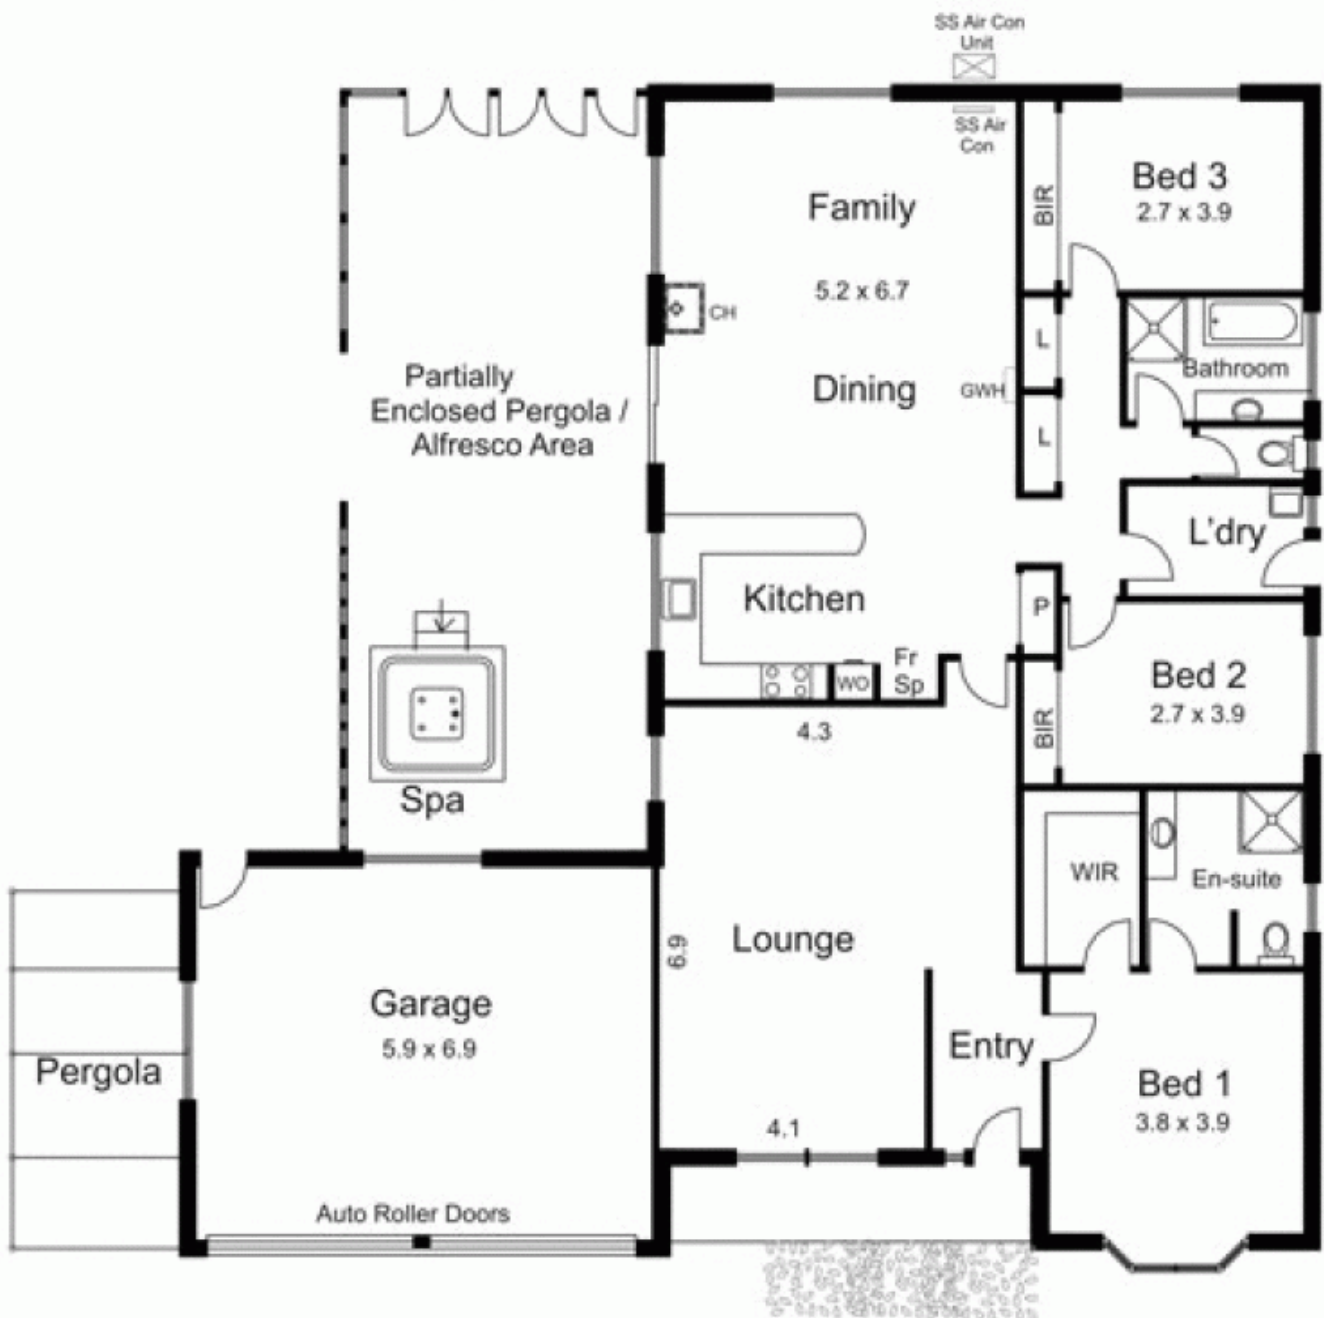

2 Comic Court NEW GISBORNE VIC

3  **2**  **3** 

Building Size : 19 sqm

Land Size : 850 sqm

View : <https://www.kennedyandhunt.com.au/sale/vic/macedon-ranges/new-gisborne/residential/house/5848656>

Not in actual position to house

- Legend....
 BIR..Built in Robe
 CH..Combustion Heater
 Fr Sp..Fridge Space
 GWH..Gas Wall Heater
 L..Linen
 P..Pantry
 PBH..Pot Belly Heater
 WO..Wall Oven

Drawing is for illustration purposes only. Not drawn to scale. All measurements are approximate only.