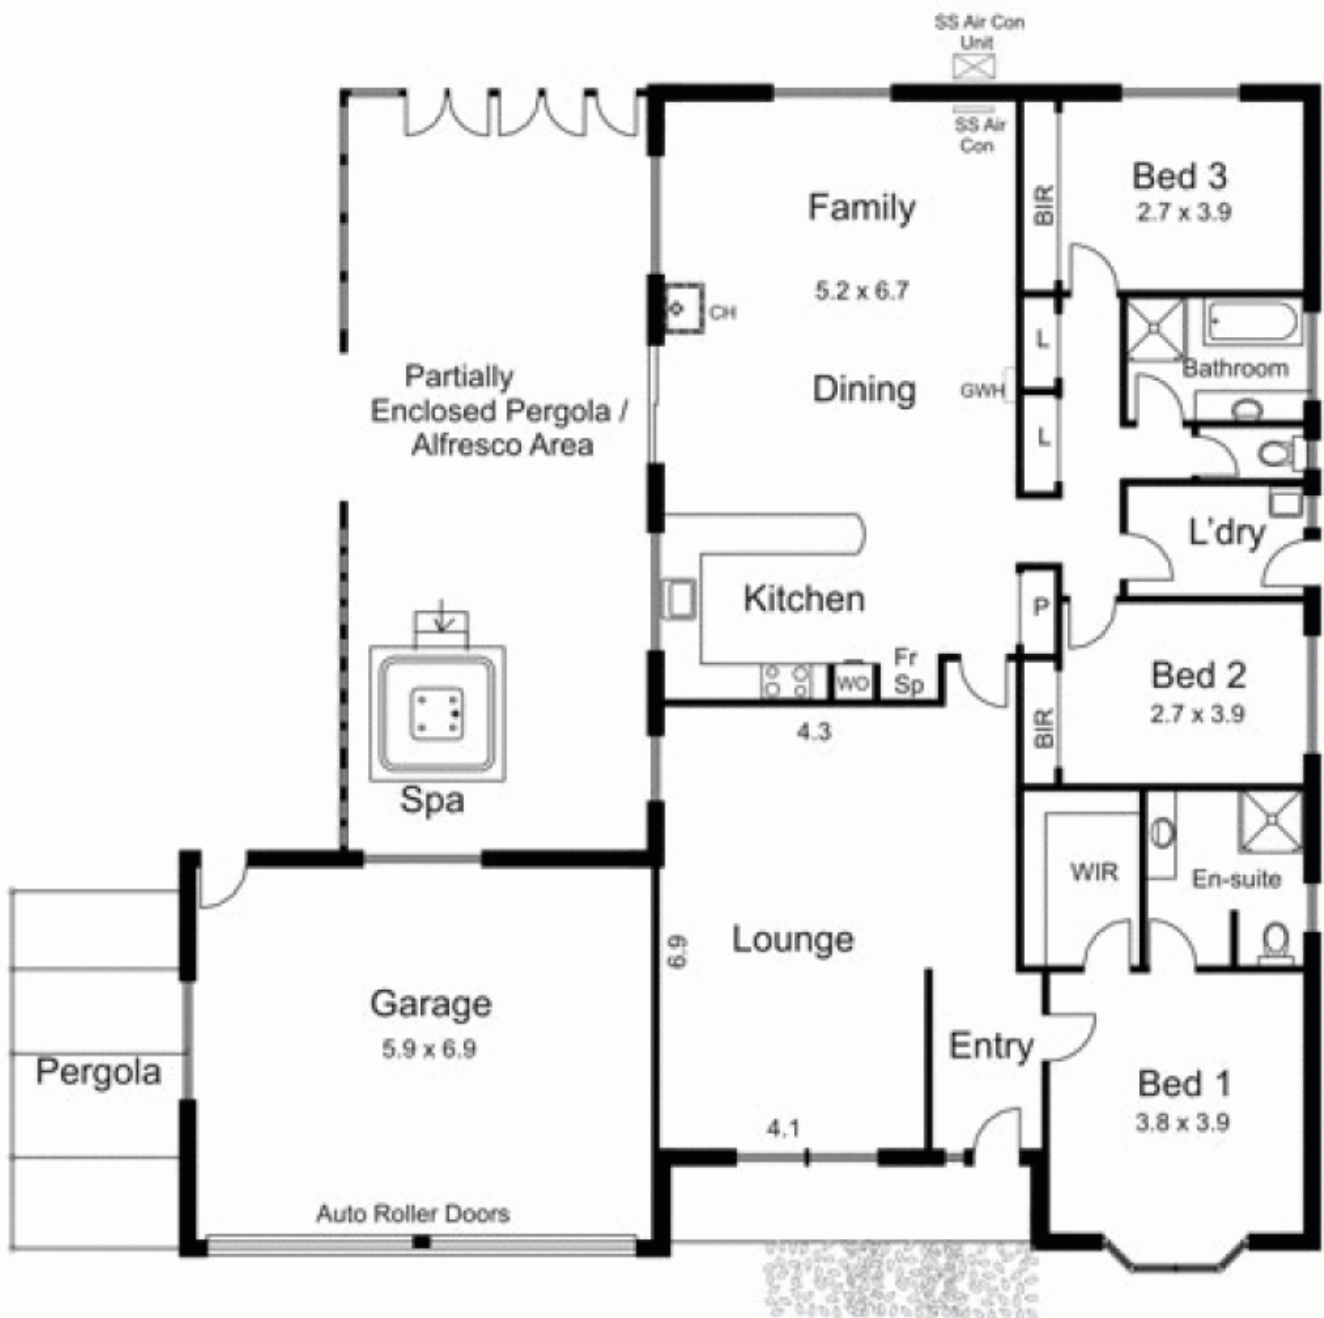

**2 Comic Court GISBORNE VIC**

**3**  **2**  **3** 

**Building Size** : 19 sqm

**Land Size** : 850 sqm

**View** : <https://www.kennedyandhunt.com.au/sale/vic/macedon-ranges/gisborne/residential/house/5848658>

Not in actual position to house

- Legend....  
 BIR..Built in Robe  
 CH..Combustion Heater  
 Fr Sp..Fridge Space  
 GWH..Gas Wall Heater  
 L..Linen  
 P..Pantry  
 PBH..Pot Belly Heater  
 WO..Wall Oven

Drawing is for illustration purposes only. Not drawn to scale. All measurements are approximate only.