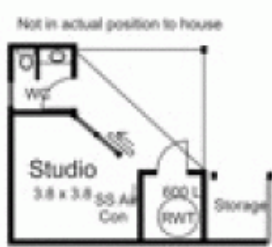

901 Mount Macedon Road MOUNT MACEDON VIC

3 3 2

Building Size : 19 sqm
Land Size : 4500 sqm
View : <https://www.kennedyandhunt.com.au/sale/vic/macedon-ranges/mount-macedon/residential/house/5848663>

Drawing is for illustration purposes only. Not drawn to scale. All measurements are approximate only.