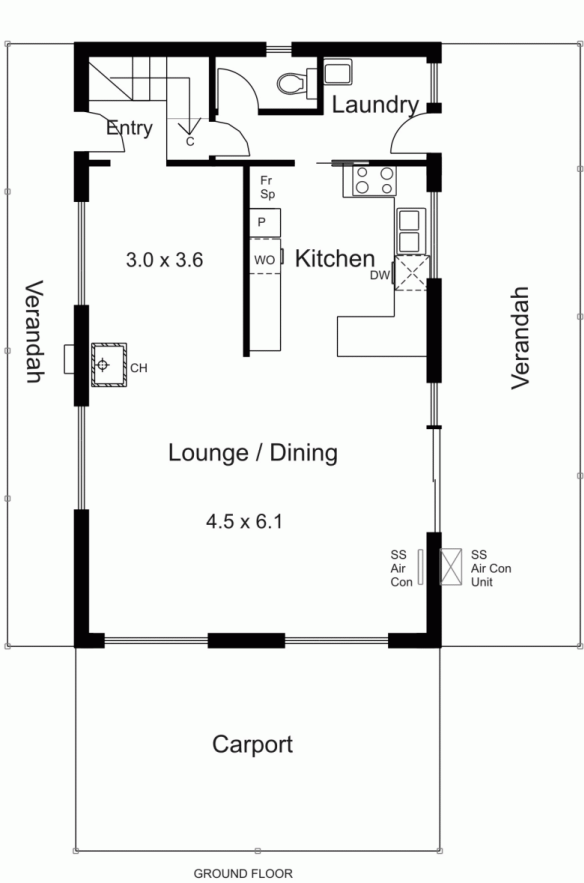

177 Waterfalls Road MOUNT MACEDON VIC

3  1  2 

Building Size : 16 sqm
Land Size : 1115 sqm
View : <https://www.kennedyandhunt.com.au/sale/vic/macedon-ranges/mount-macedon/residential/house/5848668>

RWT

- Legend.....
 BIR....Built in Robe
 C...Cupboard
 CH...Combustion Heater
 DW...Dishwasher
 Fr Sp...Fridge Space
 P...Pantry
 RWT...Rain Water Tank
 SS Air Con...Split System Airconditioner
 SS Air Con Unit...Split System Airconditioner Unit

Drawing is for illustration purposes only. Not drawn to scale. All measurements are approximate only.