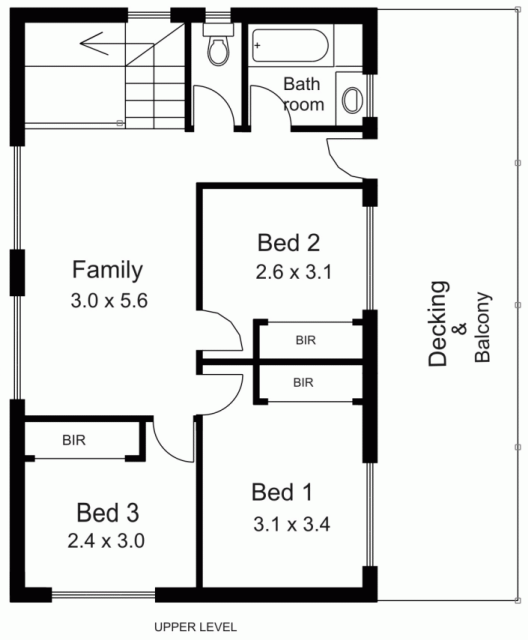

177 Waterfalls Road MOUNT MACEDON VIC

3  1  2 

Building Size : 16 sqm
Land Size : 1115 sqm
View : <https://www.kennedyandhunt.com.au/sale/vic/macedon-ranges/mount-macedon/residential/house/5848668>

RWT

- Legend.....
 BIR....Built in Robe
 C...Cupboard
 CH...Combustion Heater
 DW...Dishwasher
 Fr Sp...Fridge Space
 P...Pantry
 RWT...Rain Water Tank
 SS Air Con...Split System Airconditioner
 SS Air Con Unit...Split System Airconditioner Unit

Drawing is for illustration purposes only. Not drawn to scale. All measurements are approximate only.