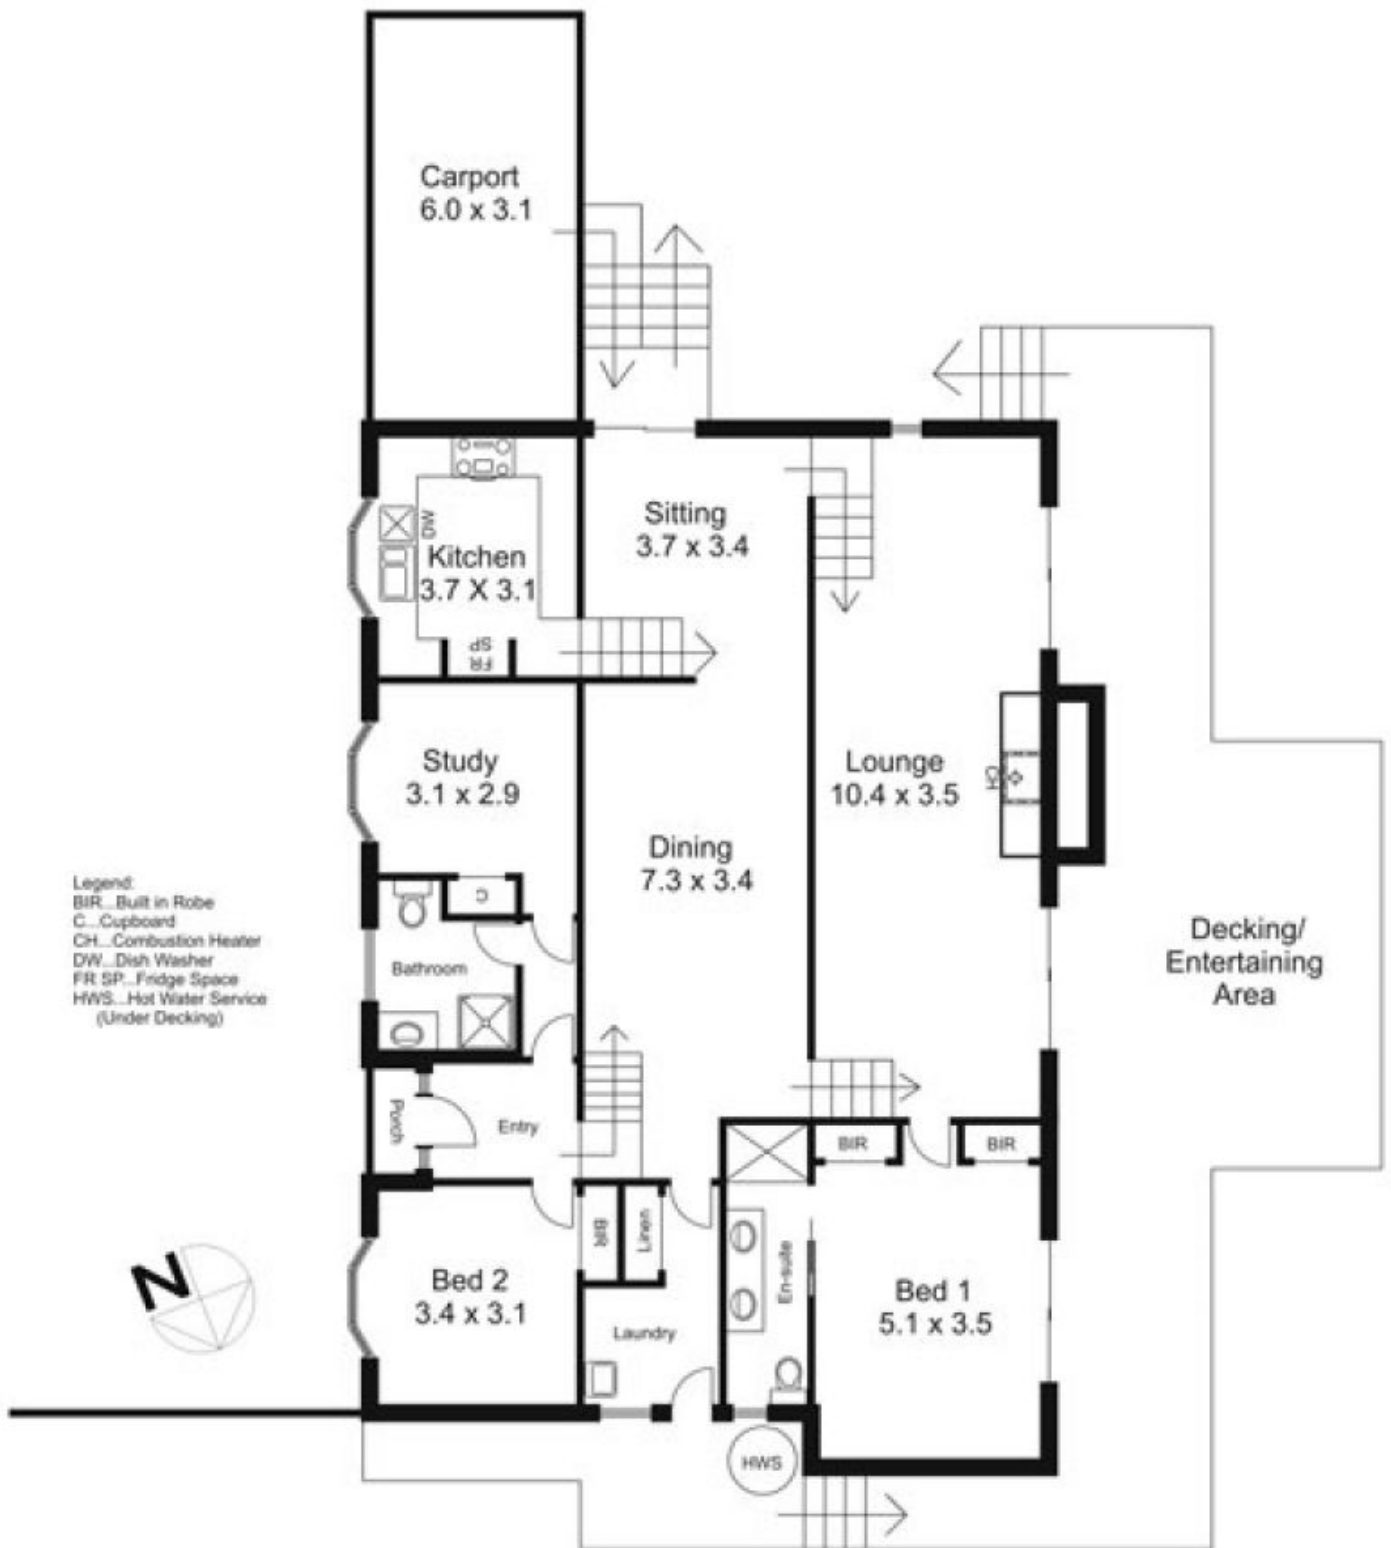

25 Walgood Grove MACEDON VIC

2 🏠 2 🚗 2 🚗

Building Size : 18 sqm
Land Size : 6189 sqm
View : <https://www.kennedyandhunt.com.au/sale/vic/macedon-ranges/macedon/residential/house/5848729>

Drawing for illustration purposes only. Not drawn to scale. All measurements are approximate only.