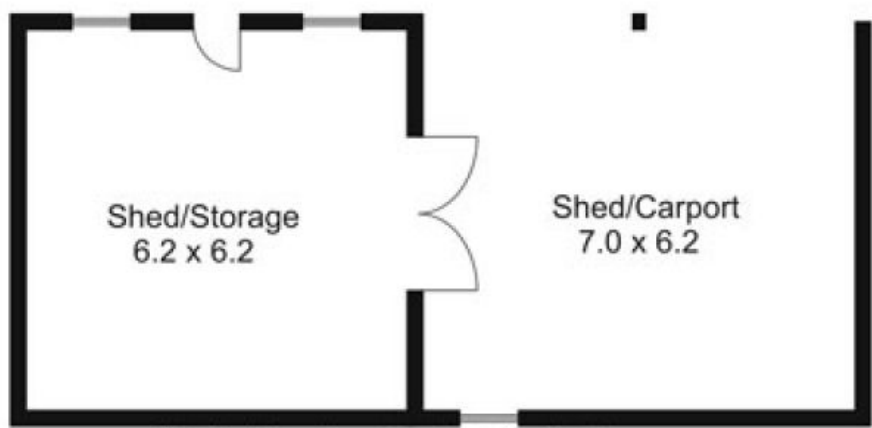

5 Corinthian Court WOODEND VIC

4 1 6

Kitchen and living room with lots of natural light, 4 bedrooms, study, bathroom, laundry and large loft area. Various outbuildings. Charm and character in abundance. Polished timber floors, open fire places, lining boards. Individual style, beautiful views and large established trees. Only minutes into town. Prior offers considered.

Building Size : 20 sqm
Land Size : 13810 sqm
View : <https://www.kennedyandhunt.com.au/sale/vic/greater-bendigo-region/woodend/residential/acreagesemirural/5848746>

- Legend:
- C...Cupboard
 - DHU...Ducted Heating Unit
 - DW...Dish Washer
 - FR SP...Fridge Space
 - HWS...Hot Water Service
 - L...Linen
 - OFP...Open Fire Place
 - P...Pantry

Note: Shed/Storage/Carport is not in actual position to house