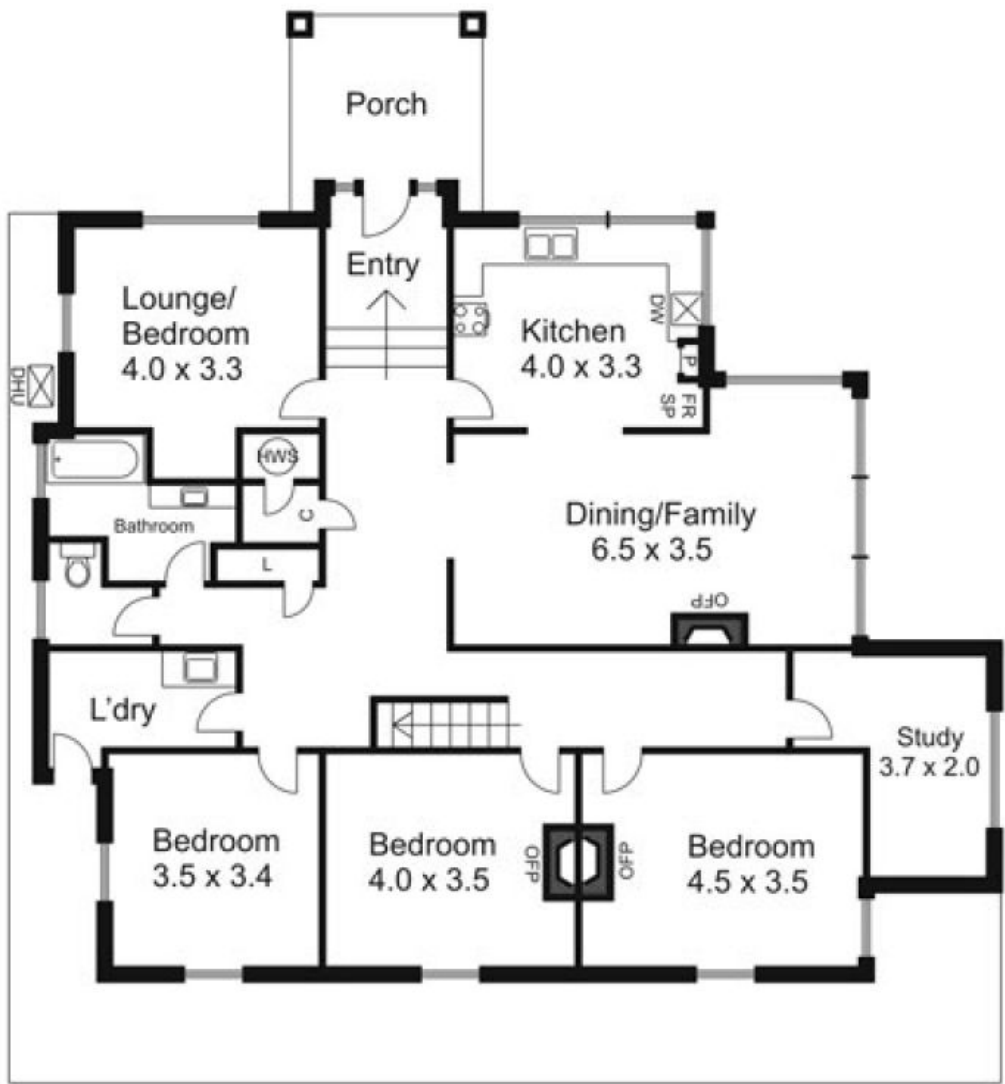

5 Corinthian Court WOODEND VIC

4 1 6

Kitchen and living room with lots of natural light, 4 bedrooms, study, bathroom, laundry and large loft area. Various outbuildings. Charm and character in abundance. Polished timber floors, open fire places, lining boards. Individual style, beautiful views and large established trees. Only minutes into town. Prior offers considered.

Building Size : 20 sqm
Land Size : 13810 sqm
View : <https://www.kennedyandhunt.com.au/sale/vic/greater-bendigo-region/woodend/residential/acreagesemirural/5848746>

- Legend:
- C...Cupboard
 - DHU...Ducted Heating Unit
 - DW...Dish Washer
 - FR SP...Fridge Space
 - HWS...Hot Water Service
 - L...Linen
 - OFP...Open Fire Place
 - P...Pantry