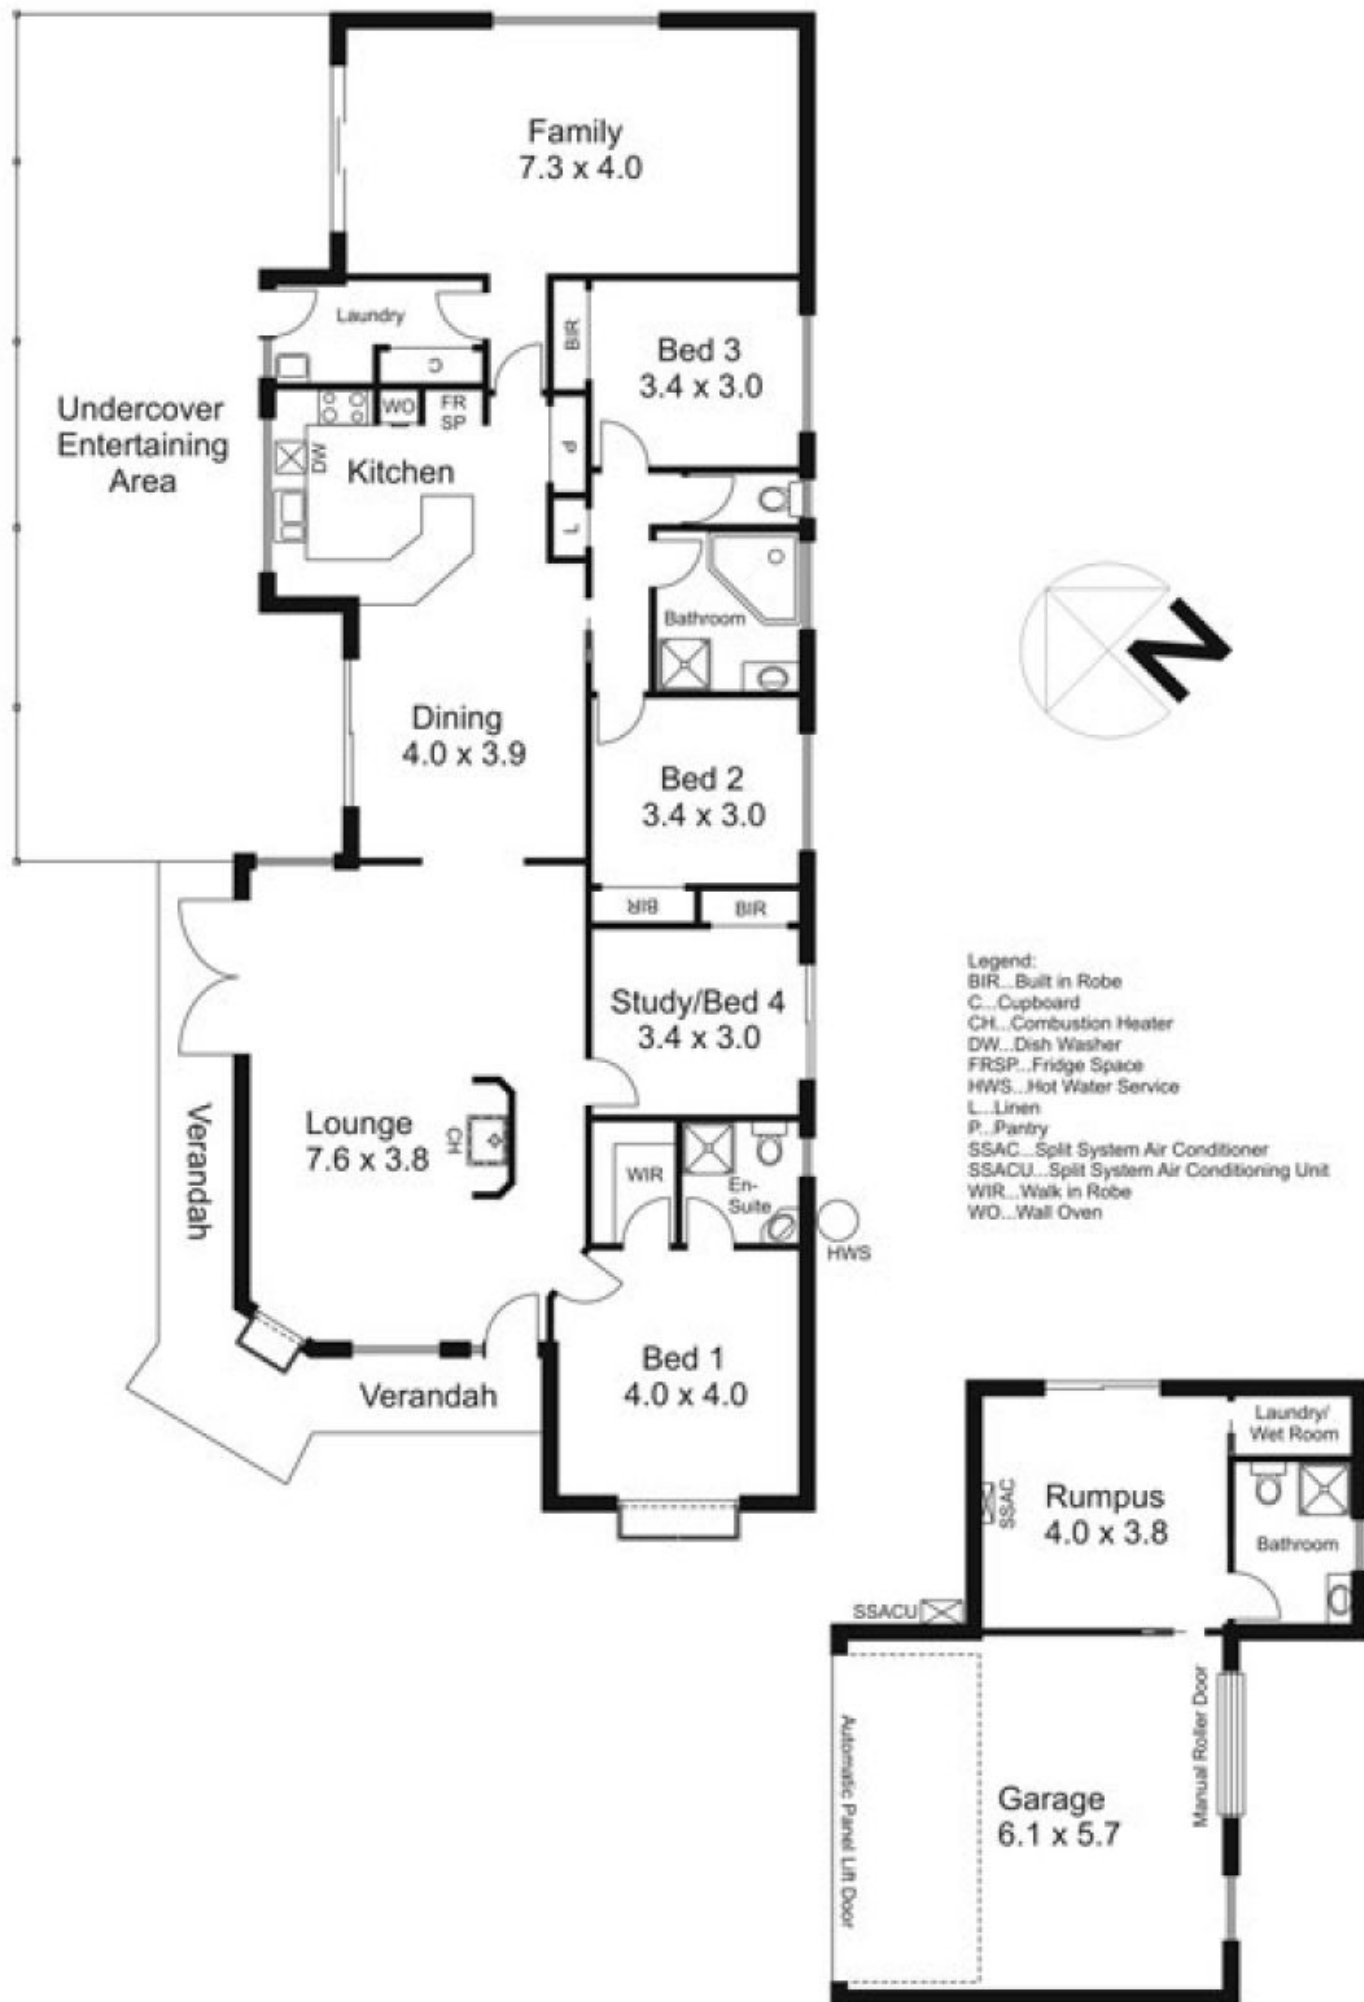

6 Comic Court NEW GISBORNE VIC

4  3  2 

Building Size : 29 sqm
Land Size : 1023 sqm
View : <https://www.kennedyandhunt.com.au/sale/vic/macedon-ranges/new-gisborne/residential/house/5848769>

Drawing for illustration purposes only. Not drawn to scale. All measurements are approximate only.