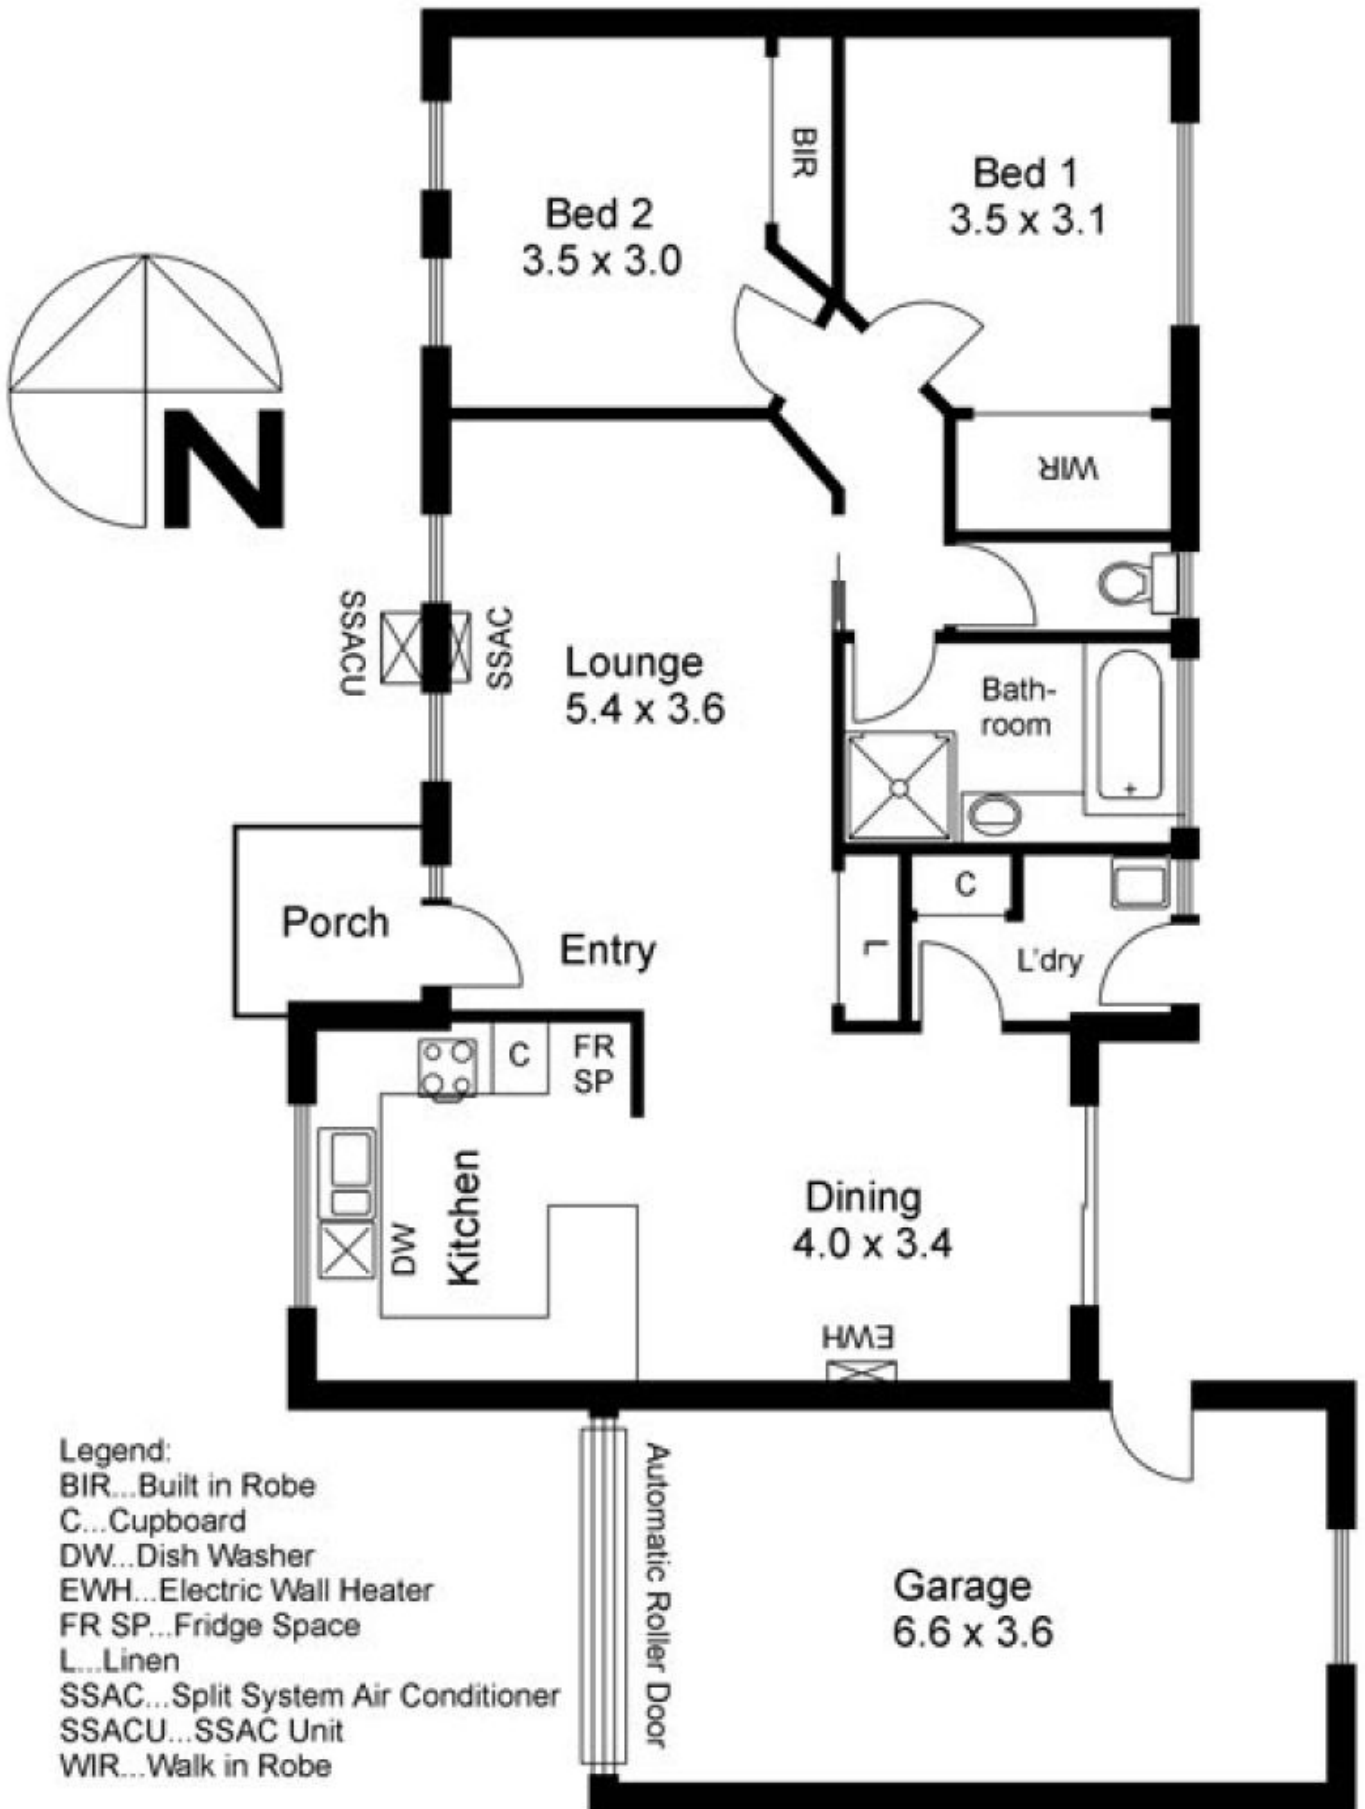

3/39 Somerville Lane RIDDELLS CREEK VIC

2  1  1 

Building Size : 10 sqm

Land Size : 263 sqm

View : <https://www.kennedyandhunt.com.au/sale/vic/macedon-ranges/riddells-creek/residential/unit/5848796>

Drawing for illustration purposes only. Not drawn to scale. All measurements are approximate only.