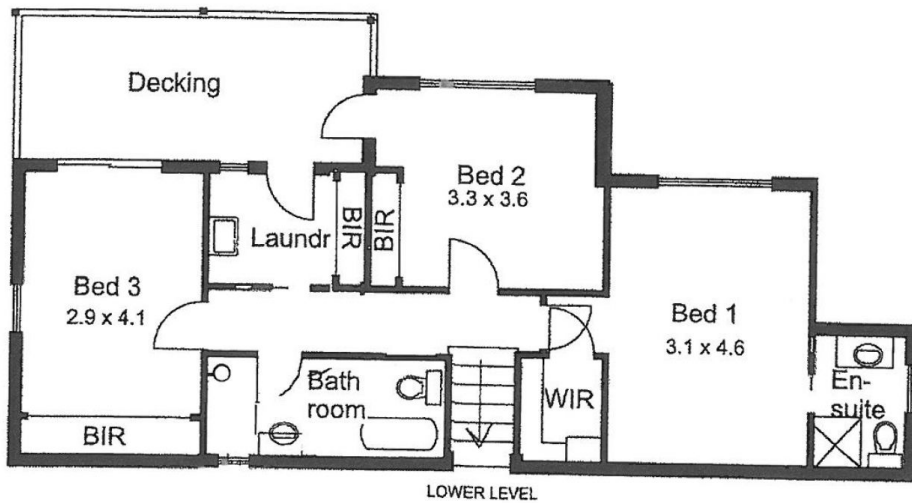

**91 Mount View Road MACEDON VIC**

3 1 3

Attractive Storybook style timber home on three levels in a peaceful native setting with living room & balcony views of tall timbers and Mt. Towrong. Accommodation offers three generous bedrooms, character filled kitchen/meals/living room, attic style rumpus room, separate lounge with red brick chimney & slow combustion heater, newly renovated family bathroom and stylish ensuite. The home is full of character with exposed beams, timber floors, timber stair cases and a balcony. Paved outdoor area, large vegetable gardens, young fruit trees, creative hen house & run, childrens play area, lock up work shop and much more. Within easy distance to village amenities, train station and walking trails. Such a cosy, comfortable way to begin your new healthy lifestyle

**Building Size** : 20 sqm  
**Land Size** : 4000 sqm  
**View** : <https://www.kennedyandhunt.com.au/sale/vic/macedon-ranges/macedon/residential/house/5849036>

- Legend.....
- BIR..Built in Robe
  - C..Cupboard
  - CH..Combustion Heater
  - DW..Dishwasher
  - Fr Sp..Fridge Space
  - OFFP..Open Fire Place
  - P..Pantry
  - RWT....Rain Water Tank
  - SS Air Con...Split System Airconditioner
  - SS Air Con Unit..Split System Airconditioner Unit

Drawing is for illustration purposes only. Not drawn to scale.  
All measurements are approximate only.