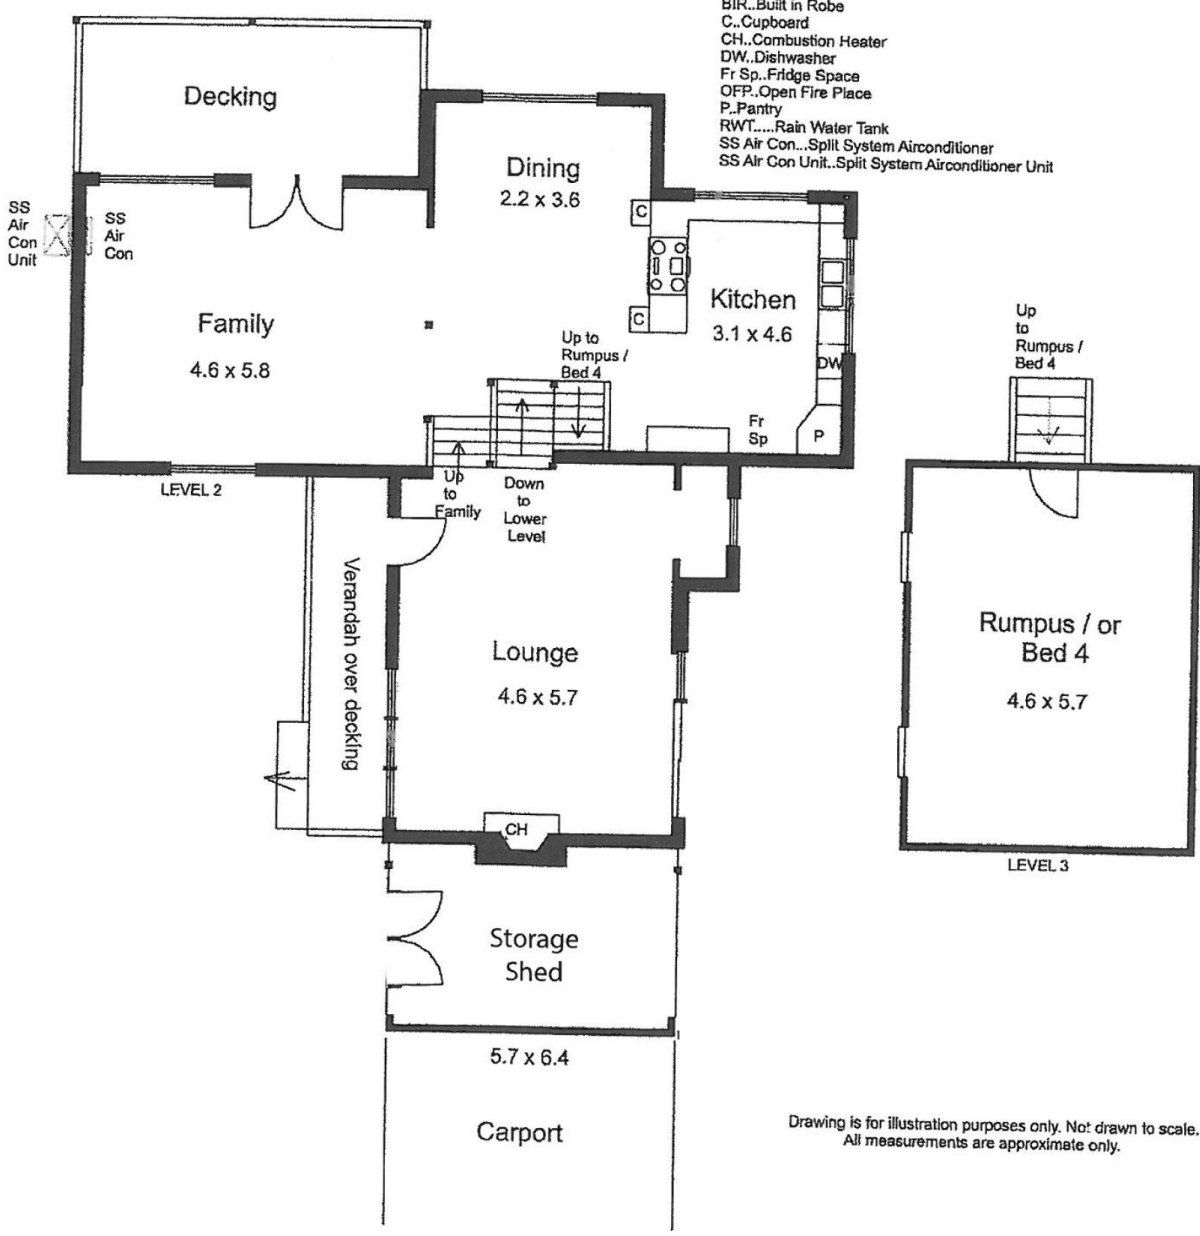

**91 Mount View Road MACEDON VIC**

3 1 3

Attractive Storybook style timber home on three levels in a peaceful native setting with living room & balcony views of tall timbers and Mt. Towrong. Accommodation offers three generous bedrooms, character filled kitchen/meals/living room, attic style rumpus room, separate lounge with red brick chimney & slow combustion heater, newly renovated family bathroom and stylish ensuite. The home is full of character with exposed beams, timber floors, timber stair cases and a balcony. Paved outdoor area, large vegetable gardens, young fruit trees, creative hen house & run, childrens play area, lock up work shop and much more. Within easy distance to village amenities, train station and walking trails. Such a cosy, comfortable way to begin your new healthy lifestyle

**Building Size** : 20 sqm  
**Land Size** : 4000 sqm  
**View** : <https://www.kennedyandhunt.com.au/sale/vic/macedon-ranges/macedon/residential/house/5849036>

- Legend.....
- BIR..Built in Robe
  - C..Cupboard
  - CH..Combustion Heater
  - DW..Dishwasher
  - Fr Sp..Fridge Space
  - OFFP..Open Fire Place
  - P..Pantry
  - RWT....Rain Water Tank
  - SS Air Con...Split System Airconditioner
  - SS Air Con Unit..Split System Airconditioner Unit

Drawing is for illustration purposes only. Not drawn to scale.  
All measurements are approximate only.