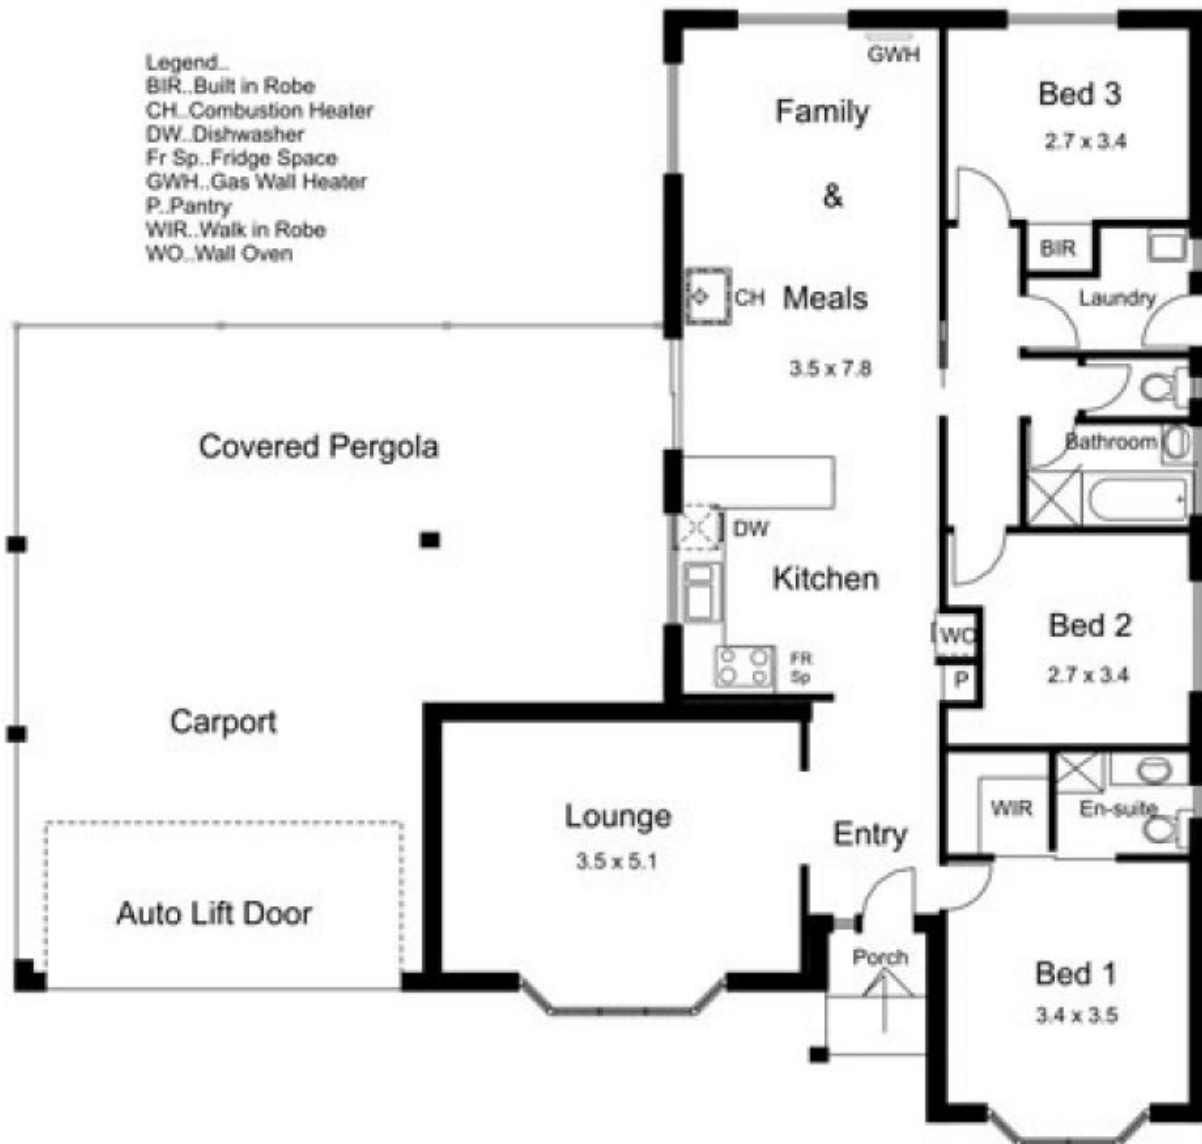

15 Carbine Court NEW GISBORNE VIC

3  2  4 

Land Size : 851 sqm

View : <https://www.kennedyandhunt.com.au/sale/vic/macedon-ranges/new-gisborne/residential/house/5849051>

Not in actual position to house.

- Legend
 BIR..Built in Robe
 CH..Combustion Heater
 DW..Dishwasher
 Fr Sp..Fridge Space
 GWH..Gas Wall Heater
 P..Pantry
 WIR..Walk in Robe
 WO..Wall Oven

Drawing is for illustration purposes only. Not drawn to scale. All measurements are approximate only.